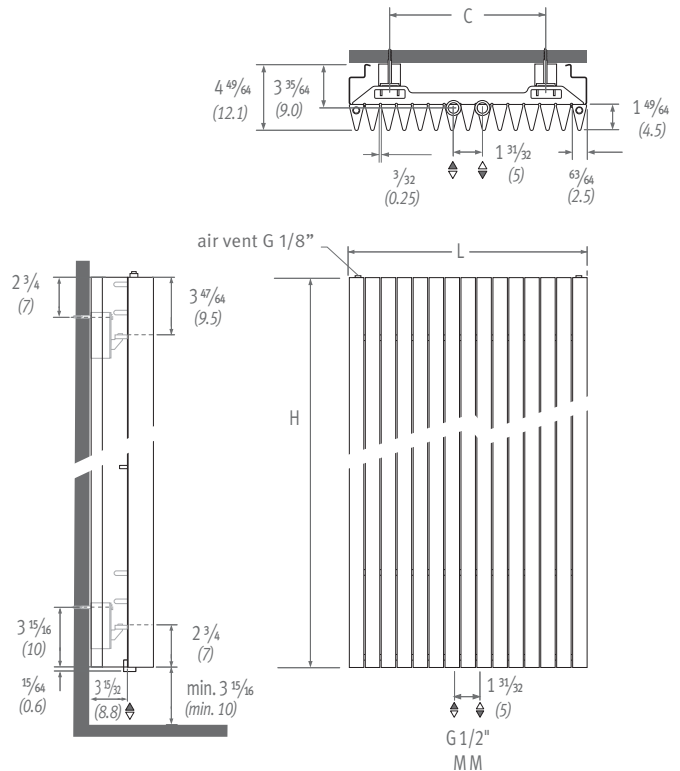

OUTPUT

		code	height	length	color	conn.
ORDER CODE:		APPW.	180	030	XXX	/MM
mean T	L 12" 16" 20.5" 25" 29" 33.5"					
°F (°C)	H (030) (041) (052) (063) (074) (085)					
170 (76.7)	71" 4096 5584 7071 8563 10050 11542					
160 (71.1)	(180) 3551 4840 6129 7422 8711 10004					
130 (54.4)	2065 2815 3565 4317 5067 5819					
110 (43.3)	1221 1665 2108 2553 2997 3442					
170 (76.7)	75.5" 4237 5776 7314 8857 10396 11939					
160 (71.1)	(192) 3672 5006 6340 7677 9010 10348					
130 (54.4)	2135 2910 3686 4463 5239 6016					
110 (43.3)	1262 1721 2179 2639 3097 3557					
170 (76.7)	79" 4326 5899 7472 9044 10617 12189					
160 (71.1)	(200) 3750 5113 6476 7839 9202 10565					
130 (54.4)	2180 2972 3765 4557 5350 6142					
110 (43.3)	1289 1757 2226 2694 3163 3632					
170 (76.7)	86.5" 4548 6206 7860 9513 11167 12820					
160 (71.1)	(220) 3941 5378 6811 8245 9678 11111					
130 (54.4)	2291 3126 3959 4791 5624 6457					
110 (43.3)	1354 1847 2340 2832 3324 3816					
170 (76.7)	94.5" 4766 6501 8232 9967 11698 13432					
160 (71.1)	(240) 4130 5633 7133 8636 10136 11639					
130 (54.4)	2398 3271 4142 5015 5886 6759					
110 (43.3)	1416 1932 2446 2962 3476 3992					

BTU/hr with 65°F (18.3°C) entering air and 1 GPM flow rate.

DIMENSIONS

L	11 13/16 (30)	16 5/64 (41)	20 15/32 (52)	24 51/64 (63)	29 5/64 (74)	33 15/32 (85)
C	6 19/64 (16)	10 5/8 (27)	14 61/64 (38)	19 19/64 (49)	23 5/8 (60)	27 61/64 (71)

Note: dimensions in "()" are shown in centimeters.

OPTIONS

Towel rail in chrome-plated aluminum

Hat rack chrome-plated aluminum

Large shelf in beech veneer

Small shelf in beech veneer

CODE	L Aplano	W rail
9087.033560	from 16 5/64 to 33 15/32 (from 41 to 85)	22 3/64 (56)
9087.033660	from 20 15/32 to 33 15/32 (from 52 to 85)	25 63/64 (66)

CODE	L Aplano	W shelf
9087.030400	from 16 5/64 to 33 15/32 (from 41 to 85)	15 3/4 (40)
9087.031500	from 20 15/32 to 33 15/32 (from 52 to 85)	19 11/16 (50)