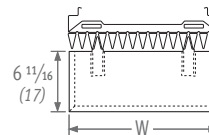

OUTPUT

		code	height	length	color	conn.
ORDER CODE:		APPW.	180	030	XXX	/MM
mean T	L 12" 16" 20.5" 25" 29" 33.5"					
°F (°C)	H (030) (041) (052) (063) (074) (085)					
170 (76.7)	71" 4096 5584 7071 8563 10050 11542					
160 (71.1)	(180) 3551 4840 6129 7422 8711 10004					
130 (54.4)	2065 2815 3565 4317 5067 5819					
110 (43.3)	1221 1665 2108 2553 2997 3442					
170 (76.7)	75.5" 4237 5776 7314 8857 10396 11939					
160 (71.1)	(192) 3672 5006 6340 7677 9010 10348					
130 (54.4)	2135 2910 3686 4463 5239 6016					
110 (43.3)	1262 1721 2179 2639 3097 3557					
170 (76.7)	79" 4326 5899 7472 9044 10617 12189					
160 (71.1)	(200) 3750 5113 6476 7839 9202 10565					
130 (54.4)	2180 2972 3765 4557 5350 6142					
110 (43.3)	1289 1757 2226 2694 3163 3632					
170 (76.7)	86.5" 4548 6206 7860 9513 11167 12820					
160 (71.1)	(220) 3941 5378 6811 8245 9678 11111					
130 (54.4)	2291 3126 3959 4791 5624 6457					
110 (43.3)	1354 1847 2340 2832 3324 3816					
170 (76.7)	94.5" 4766 6501 8232 9967 11698 13432					
160 (71.1)	(240) 4130 5633 7133 8636 10136 11639					
130 (54.4)	2398 3271 4142 5015 5886 6759					
110 (43.3)	1416 1932 2446 2962 3476 3992					

BTU/hr with 65°F (18.3°C) entering air and 1 GPM flow rate.

DIMENSIONS

L	11 13/16 (30)	16 5/64 (41)	20 15/32 (52)	24 51/64 (63)	29 5/64 (74)	33 15/32 (85)
C	6 19/64 (16)	10 5/8 (27)	14 61/64 (38)	19 19/64 (49)	23 5/8 (60)	27 61/64 (71)

Note: dimensions in "()" are shown in centimeters.

OPTIONS

Towel rail in chrome-plated aluminum

Hat rack chrome-plated aluminum

Large shelf in beech veneer

Small shelf in beech veneer

CODE	L Aplano	W rail
9087.033560	from 16 5/64 to 33 15/32 (from 41 to 85)	22 3/64 (56)
9087.033660	from 20 15/32 to 33 15/32 (from 52 to 85)	25 63/64 (66)

CODE	L Aplano	W rail
9087.034560	from 16 5/64 to 33 15/32 (from 41 to 85)	22 3/64 (56)
9087.034660	from 20 15/32 to 33 15/32 (from 52 to 85)	25 63/64 (66)

CODE	L Aplano	W shelf
9087.030400	from 16 5/64 to 33 15/32 (from 41 to 85)	15 3/4 (40)