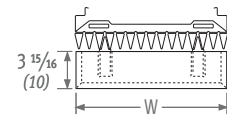

OUTPUT

		code	height	length	color	conn.
ORDER CODE:		APPW.	180	030	XXX	/MM
mean T	L 12" 16" 20.5" 25" 29" 33.5"					
°F (°C)	H (030) (041) (052) (063) (074) (085)					
170 (76.7)	71" 4096 5584 7071 8563 10050 11542					
160 (71.1)	(180) 3551 4840 6129 7422 8711 10004					
130 (54.4)	2065 2815 3565 4317 5067 5819					
110 (43.3)	1221 1665 2108 2553 2997 3442					
170 (76.7)	75.5" 4237 5776 7314 8857 10396 11939					
160 (71.1)	(192) 3672 5006 6340 7677 9010 10348					
130 (54.4)	2135 2910 3686 4463 5239 6016					
110 (43.3)	1262 1721 2179 2639 3097 3557					
170 (76.7)	79" 4326 5899 7472 9044 10617 12189					
160 (71.1)	(200) 3750 5113 6476 7839 9202 10565					
130 (54.4)	2180 2972 3765 4557 5350 6142					
110 (43.3)	1289 1757 2226 2694 3163 3632					
170 (76.7)	86.5" 4548 6206 7860 9513 11167 12820					
160 (71.1)	(220) 3941 5378 6811 8245 9678 11111					
130 (54.4)	2291 3126 3959 4791 5624 6457					
110 (43.3)	1354 1847 2340 2832 3324 3816					
170 (76.7)	94.5" 4766 6501 8232 9967 11698 13432					
160 (71.1)	(240) 4130 5633 7133 8636 10136 11639					
130 (54.4)	2398 3271 4142 5015 5886 6759					
110 (43.3)	1416 1932 2446 2962 3476 3992					

BTU/hr with 65°F (18.3°C) entering air and 1 GPM flow rate.

DIMENSIONS

L	11 13/16 (30)	16 5/64 (41)	20 15/32 (52)	24 51/64 (63)	29 5/64 (74)	33 15/32 (85)
C	6 19/64 (16)	10 5/8 (27)	14 61/64 (38)	19 19/64 (49)	23 5/8 (60)	27 61/64 (71)

Note: dimensions in "()" are shown in centimeters.

OPTIONS

Towel rail in chrome-plated aluminum

Hat rack chrome-plated aluminum

Large shelf in beech veneer

Small shelf in beech veneer

CODE	L Aplano	W rail
9087.033560	from 16 5/64 to 33 15/32 (from 41 to 85)	22 3/64 (56)
9087.033660	from 20 15/32 to 33 15/32 (from 52 to 85)	25 63/64 (66)

CODE	L Aplano	W rail
9087.034560	from 16 5/64 to 33 15/32 (from 41 to 85)	22 3/64 (56)
9087.034660	from 20 15/32 to 33 15/32 (from 52 to 85)	25 63/64 (66)

CODE	L Aplano	W shelf
9087.030400	from 16 5/64 to 33 15/32 (from 41 to 85)	15 3/4 (40)