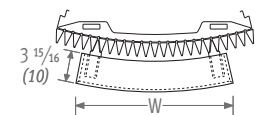

CODE	L Arco	W shelf
9087.021480	from 16 9/64 to 20 3/64 (from 41 to 51)	18 57/64 (48)
9087.021512	from 24 13/32 to 32 43/64 (from 62 to 83)	20 3/64 (51)