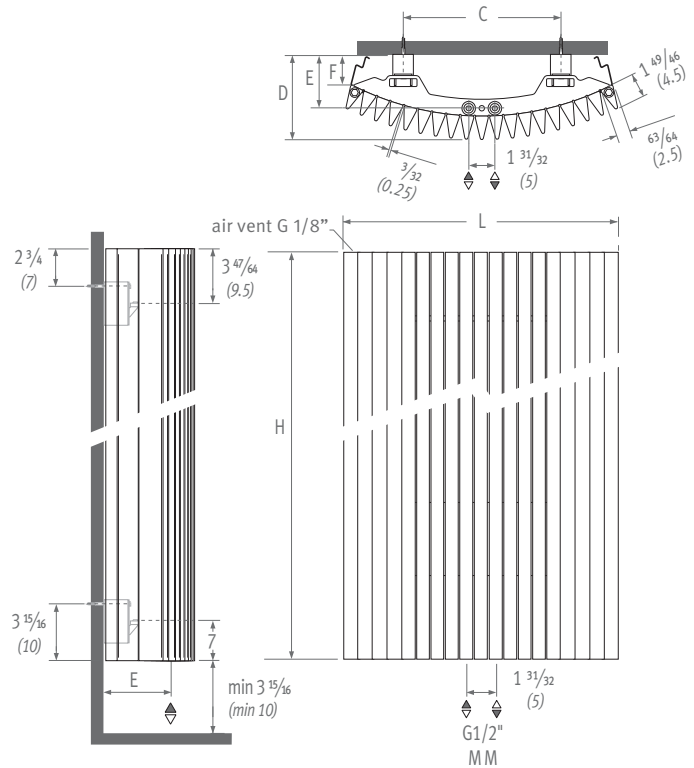

OUTPUT

		ORDER CODE: ARPW.					
		code	height	length	color	conn.	
		180	029	029	XXX	/MM	
mean T	L	11.5"	16"	20"	24.5"	28.5"	32.5"
°F (°C)	H	(029)	(041)	(051)	(062)	(073)	(083)
170 (76.7)	71"	4208	5738	7267	8797	10330	11859
160 (71.1)	(180)	3668	5002	6335	7668	9005	10338
130 (54.4)	2179	2971	3763	4555	5350	6142	
110 (43.3)	1316	1794	2272	2750	3230	3708	
170 (76.7)	75.5"	4402	6006	7606	9205	10809	12408
160 (71.1)	(192)	3840	5239	6634	8029	9428	10823
130 (54.4)	2286	3119	3950	4781	5614	6445	
110 (43.3)	1383	1887	2390	2893	3397	3900	
170 (76.7)	79"	4526	6171	7815	9460	11109	12754
160 (71.1)	(200)	3949	5384	6819	8255	9694	11129
130 (54.4)	2355	3211	4067	4923	5781	6637	
110 (43.3)	1427	1946	2464	2983	3503	4022	
170 (76.7)	86.5"	4814	6565	8317	10069	11816	13568
160 (71.1)	(220)	4204	5734	7264	8794	10320	11850
130 (54.4)	2516	3431	4347	5262	6175	7091	
110 (43.3)	1529	2086	2643	3199	3755	4311	
170 (76.7)	94.5"	5075	6921	8767	10613	12459	14304
160 (71.1)	(240)	4437	6050	7664	9277	10891	12504
130 (54.4)	2664	3633	4602	5570	6539	7508	
110 (43.3)	1625	2216	2807	3398	3989	4580	

BTU/hr with 65°F (18.3°C) entering air and 1 GPM flow rate.

DIMENSIONS

L	11 47/64	16 9/64	20 7/16	24 39/64	28 55/64	33 1/32
	(29.8)	(41.0)	(51.9)	(62.5)	(73.3)	(83.9)
C	3 15/16	7 7/8	11 13/16	15 3/4	19 11/16	25 5/8
	(10.0)	(20.0)	(30.0)	(40.0)	(50.0)	(60.0)
D	5 35/64	6 11/32	6 31/32	6 49/64	7 23/64	8 5/32
	(14.1)	(16.1)	(17.7)	(17.2)	(18.7)	(20.7)
E	3 3/16	3 31/32	4 39/64	4 13/32	5	5 25/32
	(8.1)	(10.1)	(11.7)	(11.2)	(12.7)	(14.7)
F	2 63/64	3 7/64	2 7/8	3 3/32	2 61/64	2 29/32
	(7.6)	(7.9)	(7.3)	(8.0)	(7.5)	(7.4)

Note: dimensions in "( )" are shown in centimeters.

OPTIONS

Towel rail in chrome-plated aluminum

CODE	L Arco	W rail
9087.023550	from 16 9/64 to 20 3/64 (from 41 to 51)	21 21/32 (55)
9087.023656	from 24 13/32 to 32 43/64 (from 62 to 83)	25 63/64 (66)

Hat rack chrome-plated aluminum

CODE	L Arco	W rail
9087.024550	from 16 9/64 to 20 3/64 (from 41 to 51)	21 21/32 (55)
9087.024656	from 24 13/32 to 32 43/64 (from 62 to 83)	25 63/64 (66)

Large shelf in beech veneer

CODE	L Arco	W shelf
9087.020529	from 16 9/64 to 20 3/64 (from 41 to 51)	20 55/64 (53)
9087.020543	from 24 13/32 to 32 43/64 (from 62 to 83)	22 3/64 (54)

Small shelf in beech veneer