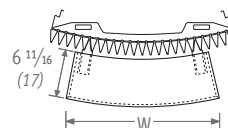

## DIMENSIONS

L	11 47/64	16 9/64	20 7/16	24 39/64	28 55/64	33 1/32
	(29.8)	(41.0)	(51.9)	(62.5)	(73.3)	(83.9)
C	3 15/16	7 7/8	11 13/16	15 3/4	19 11/16	25 5/8
	(10.0)	(20.0)	(30.0)	(40.0)	(50.0)	(60.0)
D	5 35/64	6 11/32	6 31/32	6 49/64	7 23/64	8 5/32
	(14.1)	(16.1)	(17.7)	(17.2)	(18.7)	(20.7)
E	3 3/16	3 31/32	4 39/64	4 13/32	5	5 25/32
	(8.1)	(10.1)	(11.7)	(11.2)	(12.7)	(14.7)
F	2 63/64	3 7/64	2 7/8	3 3/32	2 61/64	2 29/32
	(7.6)	(7.9)	(7.3)	(8.0)	(7.5)	(7.4)

Note: dimensions in "( )" are shown in centimeters.

## OPTIONS

Towel rail in chrome-plated aluminum

CODE	L Arco	W rail
9087.023550	from 16 9/64 to 20 3/64 (from 41 to 51)	21 21/32 (55)
9087.023656	from 24 13/32 to 32 43/64 (from 62 to 83)	25 63/64 (66)

Hat rack chrome-plated aluminum

CODE	L Arco	W rail
9087.024550	from 16 9/64 to 20 3/64 (from 41 to 51)	21 21/32 (55)
9087.024656	from 24 13/32 to 32 43/64 (from 62 to 83)	25 63/64 (66)

Large shelf in beech veneer

CODE	L Arco	W shelf
9087.020529	from 16 9/64 to 20 3/64 (from 41 to 51)	20 55/64 (53)
9087.020543	from 24 13/32 to 32 43/64 (from 62 to 83)	22 3/64 (54)