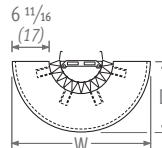

Large shelf in beech veneer