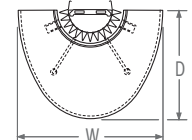

BTU/hr with 65°F (18.3°C) entering air and 1 GPM flow rate.

DIMENSIONS

L	10 15/16 (27.8)	12 21/64 (31.3)	13 45/64 (34.8)
E	2 61/64 (7.5)	3 45/64 (9.4)	4 29/64 (11.3)

Note: dimensions in "()" are shown in centimeters.

OPTIONS

Small shelf in beech veneer

CODE	Type	W	D
9087.011497	∅ 10 3/8 (∅ 27)	19 3/16 (49.7)	9 17/32 (24.2)
9087.011532	∅ 12 13/64 (∅ 31)	20 15/16 (53.2)	10 13/64 (25.9)
9087.011567	∅ 13 25/64 (∅ 34)	22 21/64 (56.7)	10 29/32 (27.7)

Large shelf in beech veneer

CODE	Type	W	D
9087.010637	∅ 10 3/8 (∅ 27)	25 5/64 (63.7)	12 9/32 (31.2)
9087.010672	∅ 12 13/64 (∅ 31)	26 29/64 (67.2)	12 61/64 (32.9)
9087.010707	∅ 13 25/64 (∅ 34)	27 53/64 (70.7)	13 21/32 (34.7)

Table in beech veneer

CODE	Type	W	D
9087.012660	∅ 10 3/8 (∅ 27)	25 63/64 (66.0)	19 11/16 (50.0)
9087.012730	∅ 12 13/64 (∅ 31)	28 47/64 (73.0)	21 21/32 (55.0)
9087.012800	∅ 13 25/64 (∅ 34)	31 1/2 (80.0)	23 5/8 (60.0)