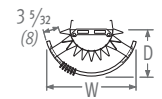

Hat rack chrome-plated aluminum