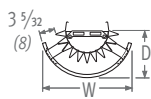

Towel rail in chrome-plated aluminum