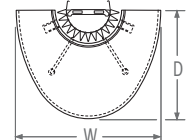

## DIMENSIONS

L	10 15/16 (27.8)	12 21/64 (31.3)	13 45/64 (34.8)
E	2 61/64 (7.5)	3 45/64 (9.4)	4 29/64 (11.3)
ØZ	4 21/64 (11.0)	4 59/64 (12.5)	6 19/64 (16.0)

Note: dimensions in "( )" are shown in centimeters.

### Small shelf in beech veneer

CODE	Type	W	D
9087.011497	Ø 10 3/8 (Ø 27)	19 3/16 (49.7)	9 17/32 (24.2)
9087.011532	Ø 12 13/64 (Ø 31)	20 15/16 (53.2)	10 13/64 (25.9)
9087.011567	Ø 13 25/64 (Ø 34)	22 21/64 (56.7)	10 29/32 (27.7)

### Large shelf in beech veneer

CODE	Type	W	D
9087.010637	Ø 10 3/8 (Ø 27)	25 5/64 (63.7)	12 9/32 (31.2)
9087.010672	Ø 12 13/64 (Ø 31)	26 29/64 (67.2)	12 61/64 (32.9)
9087.010707	Ø 13 25/64 (Ø 34)	27 53/64 (70.7)	13 21/32 (34.7)

### Table in beech veneer

CODE	Type	W	D
9087.012660	Ø 10 3/8 (Ø 27)	25 63/64 (66.0)	19 11/16 (50.0)
9087.012730	Ø 12 13/64 (Ø 31)	28 47/64 (73.0)	21 21/32 (55.0)
9087.012800	Ø 13 25/64 (Ø 34)	31 1/2 (80.0)	23 5/8 (60.0)