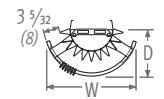

Hat rack chrome-plated aluminum