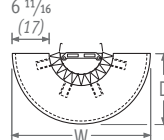

Large shelf in beech veneer