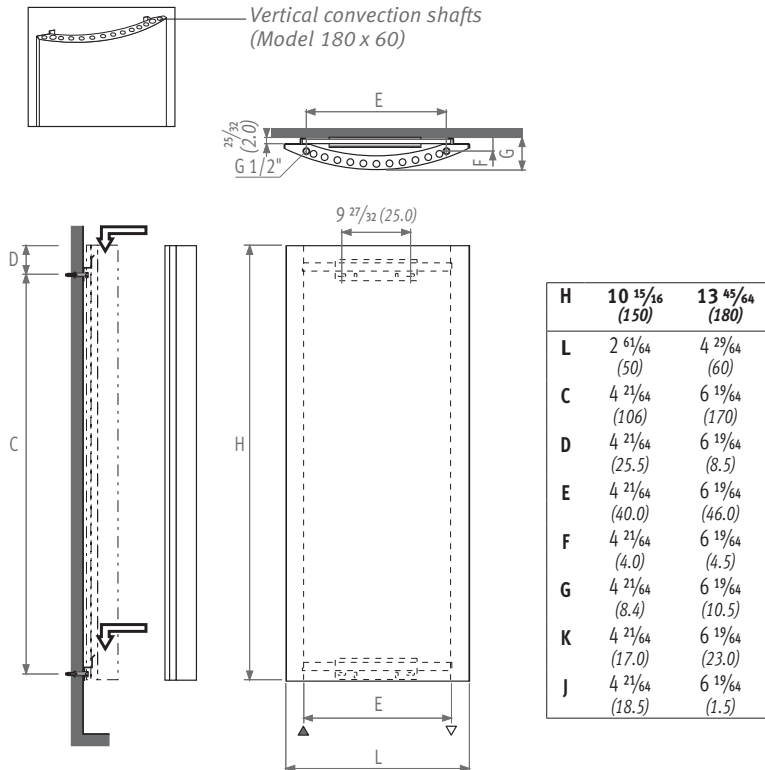

OUTPUT

code	height	length	color	conn.
ORDER CODE: GEVW.	150	050	XXX	/18

mean T °F (°C)	L 19.5" H (050)	23.5" (060)
170 (76.7)	59"	2591
160 (71.1)	(150)	2296
130 (54.4)	1453	---
110 (43.3)	932	---
170 (76.7)	71"	---
160 (71.1)	(180)	---
130 (54.4)	---	2207
110 (43.3)	---	1396

BTU/hr with 65°F (18.3°C) entering air and 1 GPM flow rate.

 Geo Vertical is available in all Geo stone colors.

DIMENSIONS

Note: dimensions in "()" are shown in centimeters.

OPTIONS

Cover plate

- Includes
- cover plate in brushed stainless steel (1)
 - 2 chrome-plated extended T-pieces (2)
 - 2 drain cocks (3)
 - shortened coupling (4)

CODE	Opening	L radiator	L
9094.07	right	19 11/16 (50)	19 19/64 (49)
9094.08	left	19 11/16 (50)	19 19/64 (49)
9094.06	none	19 11/16 (50)	19 19/64 (49)
9094.02	right	23 3/8 (60)	21 21/32 (55)
9094.03	left	23 3/8 (60)	21 21/32 (55)
9094.09	none	23 3/8 (60)	21 21/32 (55)

Towel-rail

Brushed stainless steel.
Can be mounted at different heights.

CODE	H radiator	L
9091.000053	59 1/16 (150)	20 55/64 (53)
9091.000063	70 55/64 (180)	24 51/64 (63)

COVER PLATE WITH COMPLETE CONNECTION SET