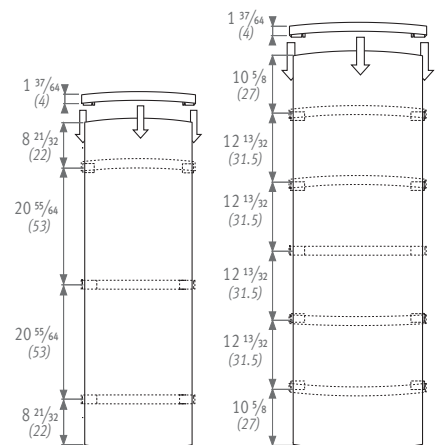

OUTPUT

code	height	length	color	conn.
ORDER CODE: GEVW.	150	050	XXX	/18

mean T °F (°C)	L 19.5" H (050)	23.5" (060)
170 (76.7)	59"	2591
160 (71.1)	(150)	2296
130 (54.4)	1453	---
110 (43.3)	932	---
170 (76.7)	71"	---
160 (71.1)	(180)	---
130 (54.4)	---	2207
110 (43.3)	---	1396

BTU/hr with 65°F (18.3°C) entering air and 1 GPM flow rate.

 Geo Vertical is available in all Geo stone colors.

DIMENSIONS

Note: dimensions in "()" are shown in centimeters.

OPTIONS

Cover plate

- Includes
- cover plate in brushed stainless steel (1)
 - 2 chrome-plated extended T-pieces (2)
 - 2 drain cocks (3)
 - shortened coupling (4)

CODE	Opening	L radiator	L
9094.07	right	19 11/16 (50)	19 19/64 (49)
9094.08	left	19 11/16 (50)	19 19/64 (49)
9094.06	none	19 11/16 (50)	19 19/64 (49)
9094.02	right	23 3/8 (60)	21 21/32 (55)
9094.03	left	23 3/8 (60)	21 21/32 (55)
9094.09	none	23 3/8 (60)	21 21/32 (55)

Towel-rail

Brushed stainless steel.
Can be mounted at different heights.

CODE	H radiator	L
9091.000053	59 1/16 (150)	20 55/64 (53)
9091.000063	70 55/64 (180)	24 51/64 (63)

COVER PLATE WITH COMPLETE CONNECTION SET