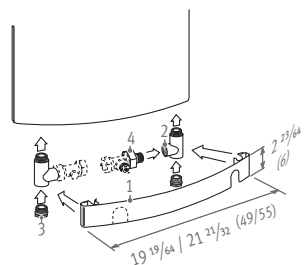

OUTPUT

code	height	length	color	conn.
ORDER CODE: GEVW.	150	050	XXX	/18

mean T °F (°C)	L 19.5" H (050)	23.5" (060)
170 (76.7)	59"	2591
160 (71.1)	(150)	2296
130 (54.4)	1453	---
110 (43.3)	932	---
170 (76.7)	71"	---
160 (71.1)	(180)	---
130 (54.4)	---	2207
110 (43.3)	---	1396

BTU/hr with 65°F (18.3°C) entering air and 1 GPM flow rate.

 Geo Vertical is available in all Geo stone colors.

DIMENSIONS

Note: dimensions in "()" are shown in centimeters.

OPTIONS

Cover plate

- Includes
- cover plate in brushed stainless steel (1)
 - 2 chrome-plated extended T-pieces (2)
 - 2 drain cocks (3)
 - shortened coupling (4)

CODE	Opening	L radiator	L
9094.07	right	19 11/16 (50)	19 19/64 (49)
9094.08	left	19 11/16 (50)	19 19/64 (49)
9094.06	none	19 11/16 (50)	19 19/64 (49)
9094.02	right	23 3/8 (60)	21 21/32 (55)
9094.03	left	23 3/8 (60)	21 21/32 (55)
9094.09	none	23 3/8 (60)	21 21/32 (55)

Towel-rail

Brushed stainless steel.
Can be mounted at different heights.

CODE	H radiator	L
9091.000053	59 1/16 (150)	20 55/64 (53)
9091.000063	70 55/64 (180)	24 51/64 (63)

COVER PLATE WITH COMPLETE CONNECTION SET