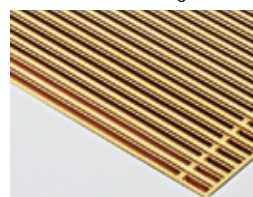

OVERVIEW GRILLES

DESIGNO ROLL-UP WOODEN GRILLES

Merbau natural **DMN** Oak natural **DON** Beech natural **DBN**
Designo Merbau Natural Designo Oak Natural Designo Beech Natural

Roll-up natural or varnished grille, Designo model with reduced slat spacing and natural color anodized aluminum distance pieces. Frame in natural colored anodized aluminum. Free air flow 52%.

Rigid anodized aluminum grille, Designo model with reduced slat spacing. Frame in the same color. Free air flow 62.5%.

32 colors

ACCORDION ROLL-UP ALUMINUM GRILLE

Natural colored **ANA**
Accordion NATURAL

Rollable anodized aluminum grille exists of slightly curved slats, with transparent spacers. The frame is made of the same material as the grille. Free air flow 55%.

PEBBLES RIGID ALUMINUM GRILLE

Natural **PNC/026** Sandblast grey **PNC/028**
Pebbles Natural Color Pebbles Natural Color

Rigid grille made of cast aluminum. The pebbles is available as "grille tiles" of 19.5" (50 cm) long and a thickness of 19.7" (1 cm). To customise the length, the end tile will be made on size with a minimal length of 8" (20 cm). Free air flow 66%.