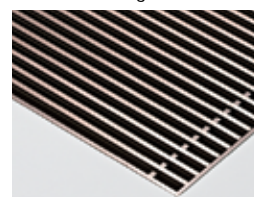

OVERVIEW GRILLES

DESIGNO ROLL-UP WOODEN GRILLES

Merbau natural **DMN** Oak natural **DON** Beech natural **DBN**
Designo Merbau Natural Designo Oak Natural Designo Beech Natural

Roll-up natural or varnished grille, Designo model with reduced slat spacing and natural color anodized aluminum distance pieces. Frame in natural colored anodized aluminum. Free air flow 52%.

Rigid anodized aluminum grille, Designo model with reduced slat spacing. Frame in the same color. Free air flow 62.5%.

32 colors

ACCORDION ROLL-UP ALUMINUM GRILLE

Natural colored **ANA**
Accordion NATURAL

Rollable anodized aluminum grille exists of slightly curved slats, with transparent spacers. The frame is made of the same material as the grille. Free air flow 55%.

PEBBLES RIGID ALUMINUM GRILLE

Natural **PNC/026** Sandblast grey **PNC/028**
Pebbles Natural Color Pebbles Natural Color

Rigid grille made of cast aluminum. The pebbles is available as "grille tiles" of 19.5" (50 cm) long and a thickness of 19.7" (1 cm). To customise the length, the end tile will be made on size with a minimal length of 8" (20 cm). Free air flow 66%.