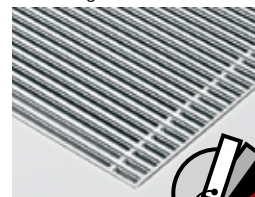

OVERVIEW GRILLES

DESIGNO ROLL-UP WOODEN GRILLES

Merbau natural **DMN** Oak natural **DON** Beech natural **DBN**
Designo Merbau Natural Designo Oak Natural Designo Beech Natural

Roll-up natural or varnished grille, Designo model with reduced slat spacing and natural color anodized aluminum distance pieces. Frame in natural colored anodized aluminum. Free air flow 52%.

Rigid anodized aluminum grille, Designo model with reduced slat spacing. Frame in the same color. Free air flow 62.5%.

32 colors

ACCORDION ROLL-UP ALUMINUM GRILLE

Natural colored **ANA**
Accordion NATURAL

Rollable anodized aluminum grille exists of slightly curved slats, with transparent spacers. The frame is made of the same material as the grille. Free air flow 55%.

PEBBLES RIGID ALUMINUM GRILLE

Natural **PNC/026** Sandblast grey **PNC/028**
Pebbles Natural Color Pebbles Natural Color

Rigid grille made of cast aluminum. The pebbles is available as "grille tiles" of 19.5" (50 cm) long and a thickness of 19.7" (1 cm). To customise the length, the end tile will be made on size with a minimal length of 8" (20 cm). Free air flow 66%.