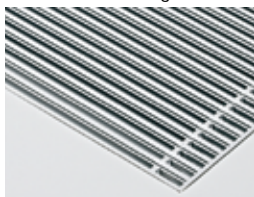

OVERVIEW GRILLES

DESIGNO ROLL-UP WOODEN GRILLES

Merbau natural **DMN** Oak natural **DON** Beech natural **DBN**
Designo Merbau Natural Designo Oak Natural Designo Beech Natural

Roll-up natural or varnished grille, Designo model with reduced slat spacing and natural color anodized aluminum distance pieces. Frame in natural colored anodized aluminum. Free air flow 52%.

Rigid anodized aluminum grille, Designo model with reduced slat spacing. Frame in the same color. Free air flow 62.5%.

32 colors

ACCORDION ROLL-UP ALUMINUM GRILLE

Natural colored **ANA**
Accordion NATURAL

Rollable anodized aluminum grille exists of slightly curved slats, with transparent spacers. The frame is made of the same material as the grille. Free air flow 55%.

PEBBLES RIGID ALUMINUM GRILLE

Natural **PNC/026** Sandblast grey **PNC/028**
Pebbles Natural Color Pebbles Natural Color

Rigid grille made of cast aluminum. The pebbles is available as "grille tiles" of 19.5" (50 cm) long and a thickness of 19.7" (1 cm). To customise the length, the end tile will be made on size with a minimal length of 8" (20 cm). Free air flow 66%.