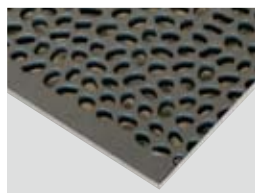

OVERVIEW GRILLES

DESIGNO ROLL-UP WOODEN GRILLES

Merbau natural **DMN** Oak natural **DON** Beech natural **DBN**
Designo Merbau Natural Designo Oak Natural Designo Beech Natural

Roll-up natural or varnished grille, Designo model with reduced slat spacing and natural color anodized aluminum distance pieces. Frame in natural colored anodized aluminum. Free air flow 52%.

Rigid anodized aluminum grille, Designo model with reduced slat spacing. Frame in the same color. Free air flow 62.5%.

32 colors

ACCORDION ROLL-UP ALUMINUM GRILLE

Natural colored **ANA**
Accordion NATURAL

Rollable anodized aluminum grille exists of slightly curved slats, with transparent spacers. The frame is made of the same material as the grille. Free air flow 55%.

PEBBLES RIGID ALUMINUM GRILLE

Natural **PNC/026** Sandblast grey **PNC/028**
Pebbles Natural Color Pebbles Natural Color

Rigid grille made of cast aluminum. The pebbles is available as "grille tiles" of 19.5" (50 cm) long and a thickness of 19.7" (1 cm). To customise the length, the end tile will be made on size with a minimal length of 8" (20 cm). Free air flow 66%.