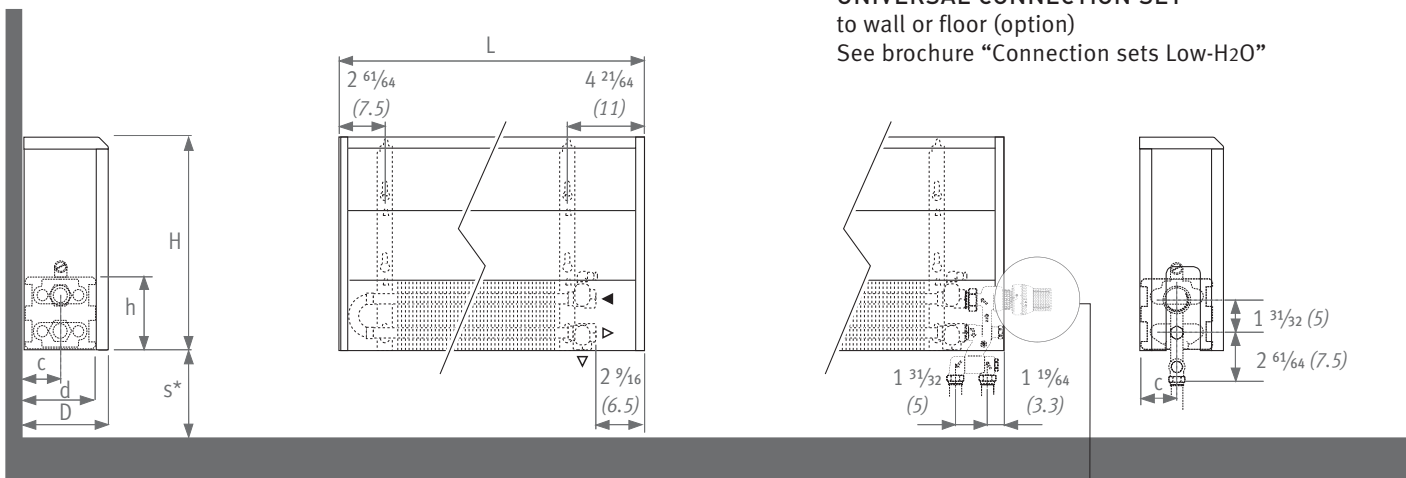

## DIMENSIONS

**UNIVERSAL CONNECTION SET**  
to wall or floor (option)  
See brochure "Connection sets Low-H<sub>2</sub>O"

\* Smaller dimensions can decrease output.

Type	d	h	D	c	s
10	3 15/16 (10)	3 15/16 (10)	4 41/64 (11.8)	2 3/32 (5.3)	3 15/16 (10)
15	5 29/32 (15)	3 15/16 (10)	6 39/64 (16.8)	3 5/64 (7.8)	4 23/32 (12)
20	7 7/8 (20)	3 15/16 (10)	8 37/64 (21.8)	4 1/16 (10.3)	5 29/32 (15)

**CONNECTION**  
Standard closed side panels /00.

Apply order code /20 or /70 for open side panel for thermostat.

Note: dimensions in "( )" are shown in centimeters.

The information in this technical brochure is correct at the time of printing. Jaga reserves the right to change product specification at any time in line with our policy of continuous improvement and innovation.

**!** The dimensions shown in the tables have been rounded off to 0.5".  
Dimensions in cm are exact. (1 cm = 0.394")