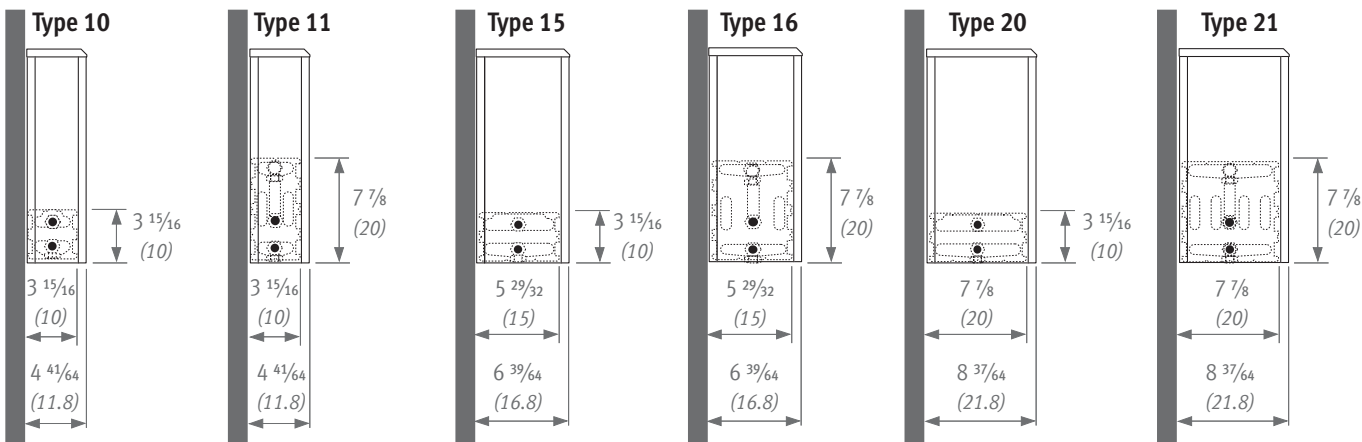

## DIMENSIONS

**UNIVERSAL CONNECTION SET**  
to wall or floor (option)  
See brochure "Connection sets Low-H<sub>2</sub>O"

\* Smaller dimensions can decrease output.

Type	d	h	D	c	s
10	3 15/16 (10)	3 15/16 (10)	4 41/64 (11.8)	2 3/32 (5.3)	3 15/16 (10)
15	5 29/32 (15)	3 15/16 (10)	6 39/64 (16.8)	3 5/64 (7.8)	4 23/32 (12)
20	7 7/8 (20)	3 15/16 (10)	8 37/64 (21.8)	4 1/16 (10.3)	5 29/32 (15)

Type	d	h	D	c	s
11	3 15/16 (10)	7 7/8 (20)	4 41/64 (11.8)	2 3/32 (5.3)	3 15/16 (10)
16	5 29/32 (15)	7 7/8 (20)	6 39/64 (16.8)	3 5/64 (7.8)	4 23/32 (12)
21	7 7/8 (20)	7 7/8 (20)	8 37/64 (21.8)	4 1/16 (10.3)	5 29/32 (15)

**CONNECTION**  
Standard closed side panels /00.

Apply order code /20 or /70 for open side panel for thermostat.

Note: dimensions in "( )" are shown in centimeters.

The information in this technical brochure is correct at the time of printing. Jaga reserves the right to change product specification at any time in line with our policy of continuous improvement and innovation.

**!** The dimensions shown in the tables have been rounded off to 0.5".  
Dimensions in cm are exact. (1 cm = 0.394")