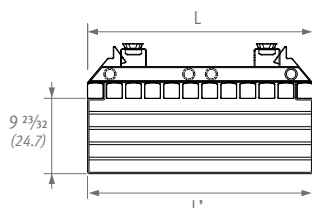

## RANGE

Note: dimensions in "( )" are shown in centimeters.

### TETRA TOWEL RAIL SS

The Tetra towel rail stainless steel is easy to assemble between the radiation tubes and can be fitted at any height.

CODE	For Tetra	L'
9042.03329.011	L from 13" to 26" (L from 33 to 67)	13" (33)
9042.03413.011	L from 16" to 26" (L from 41 to 67)	16" (41)
9042.03497.011	L from 19.5" to 26" (L from 50 to 67)	19.5" (50)
9042.03581.011	L 23" and 26" (L 58 and 67)	23" (58)
9042.03665.011	L 26" (L 67)	26" (67)

### TETRA TOWEL RACK SS

The Tetra towel rack stainless steel is easy to assemble between the radiation tubes and can be fitted at any height.

CODE	For Tetra	L'
9042.04329.011	L from 13" to 26" (L from 33 to 67)	13" (33)
9042.04413.011	L from 16" to 26" (L from 41 to 67)	16" (41)
9042.04497.011	L from 19.5" to 26" (L from 50 to 67)	19.5" (50)
9042.04581.011	L 23" and 26" (L 58 and 67)	23" (58)
9042.04665.011	L 26" (L 67)	26" (67)