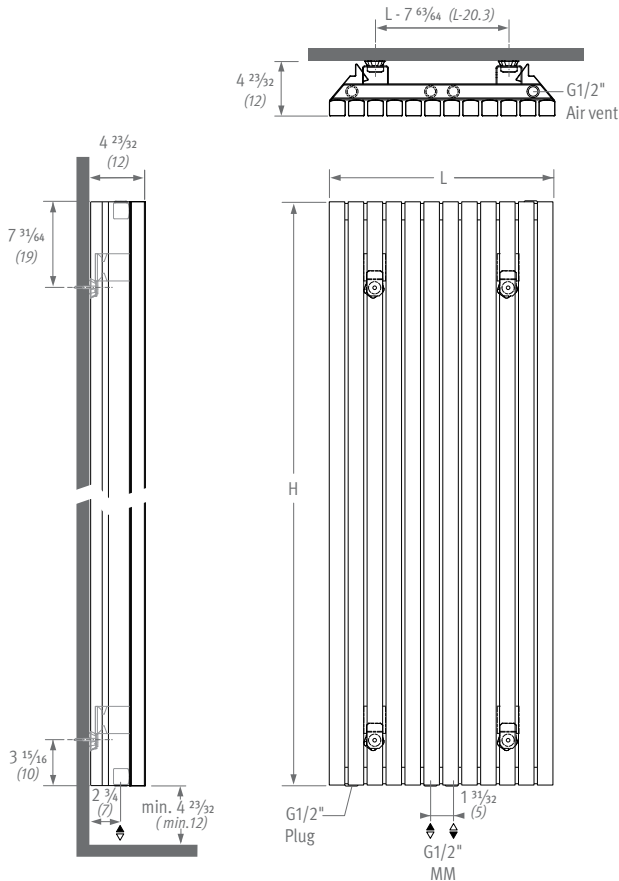

## DIMENSIONS (in inches)

### Standard delivery:

- Tetra with central connection MM underneath
- wall fixing
- 1 chrome-plated air vent G 1/2"
- 1 chrome-plated plug G 1/2"
- 2 side panels

## RANGE

Note: dimensions in "( )" are shown in centimeters.