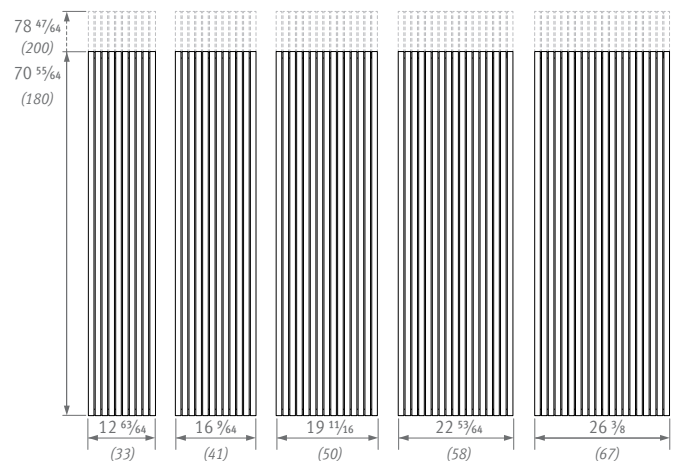

RANGE

Note: dimensions in "( )" are shown in centimeters.