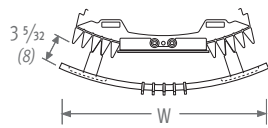

VISIO PLUS, THE SUNSHINE RADIATOR

Iguana Plus is more than a functional radiator. Iguana Circo, the first model, is an interpretation of the brightly shining sun, transformed into a fully functional work of art. Representing the birth of a new range of "sunshine radiators", Iguana has the essential, natural yet light hearted touch that creates a feeling of real warmth in its modern design. It's heating straight from the soul.

OUTPUT

	code	height	length	color	conn.
ORDER CODE:	VIPW.	180	051	XXX	/MM

mean T °F (°C)	L 20" 24.5" 28.5"			
	H	(051)	(062)	(073)
170 (76.7)	71"	3825	5354	6884
160 (71.1)	(180)	3334	4667	6000
130 (54.4)	1981	2773	3565	
110 (43.3)	1196	1674	2152	
170 (76.7)	79"	4114	5758	7403
160 (71.1)	(200)	3589	5025	6460
130 (54.4)	2140	2996	3852	
110 (43.3)	1297	1816	2334	
170 (76.7)	86.5"	4377	6128	7880
160 (71.1)	(220)	3822	5352	6882
130 (54.4)	2287	3203	4118	
110 (43.3)	1391	1947	2504	

BTU/hr with 65°F (18.3°C) entering air and 1 GPM flow rate.

DIMENSIONS

	L 20 7/16 (51.9)	24 9/16 (62.5)	28 55/64 (73.3)
C	11 13/16 (30.0)	15 3/4 (40.0)	19 11/16 (50.0)
D	6 7/32 (15.8)	6 27/64 (16.3)	7 1/64 (17.8)
E	4 39/64 (11.7)	4 13/32 (11.2)	5 (12.7)
F	2 7/8 (7.3)	3 5/32 (8.0)	2 61/64 (7.5)

Note: dimensions in "( )" are shown in centimeters.

OPTIONS

Hat rack chrome-plated aluminum

CODE	L Arco	W rail
9087.023550	from 16 9/64 to 20 5/64 (from 41 to 51)	21 21/32 (55)
9087.023656	from 24 13/32 to 33 43/64 (from 62 to 83)	25 63/64 (66)

CODE	L Arco	W rail
9087.024550	from 16 9/64 to 20 5/64 (from 41 to 51)	21 21/32 (55)
9087.024656	from 24 13/32 to 33 43/64 (from 62 to 83)	25 63/64 (66)

CODE	L Arco	W shelf
9087.020529	from 16 9/64 to 20 5/64 (from 41 to 51)	20 55/64 (53)
9087.020543	from 24 13/32 to 33 43/64 (from 62 to 83)	21 17/64 (54)