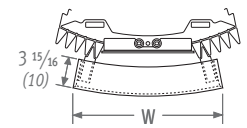

## OUTPUT

	code	height	length	color	conn.
ORDER CODE:	VIPW.	180	051	XXX	/MM

mean T °F (°C)	L 20" 24.5" 28.5"			
	H	(051)	(062)	(073)
170 (76.7)	<b>71"</b>	3825	5354	6884
160 (71.1)	(180)	3334	4667	6000
<b>130 (54.4)</b>	<b>1981</b>	<b>2773</b>	<b>3565</b>	
<b>110 (43.3)</b>	<b>1196</b>	<b>1674</b>	<b>2152</b>	
170 (76.7)	<b>79"</b>	4114	5758	7403
160 (71.1)	(200)	3589	5025	6460
<b>130 (54.4)</b>	<b>2140</b>	<b>2996</b>	<b>3852</b>	
<b>110 (43.3)</b>	<b>1297</b>	<b>1816</b>	<b>2334</b>	
170 (76.7)	<b>86.5"</b>	4377	6128	7880
160 (71.1)	(220)	3822	5352	6882
<b>130 (54.4)</b>	<b>2287</b>	<b>3203</b>	<b>4118</b>	
<b>110 (43.3)</b>	<b>1391</b>	<b>1947</b>	<b>2504</b>	

## DIMENSIONS

	L 20 7/16 (51.9)	24 9/16 (62.5)	28 55/64 (73.3)
C	11 13/16 (30.0)	15 3/4 (40.0)	19 11/16 (50.0)
D	6 7/32 (15.8)	6 27/64 (16.3)	7 1/64 (17.8)
E	4 39/64 (11.7)	4 13/32 (11.2)	5 (12.7)
F	2 7/8 (7.3)	3 5/32 (8.0)	2 61/64 (7.5)

Note: dimensions in "( )" are shown in centimeters.

## OPTIONS

Towel rail in chrome-plated aluminum

Hat rack chrome-plated aluminum

Large shelf in beech veneer

Small shelf in beech veneer

CODE	L Arco	W rail
9087.023550	from 16 9/64 to 20 5/64 (from 41 to 51)	21 21/32 (55)
9087.023656	from 24 13/32 to 33 43/64 (from 62 to 83)	25 63/64 (66)