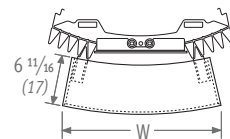

## DIMENSIONS

	L 20 7/16 (51.9)	24 9/16 (62.5)	28 55/64 (73.3)
C	11 13/16 (30.0)	15 3/4 (40.0)	19 11/16 (50.0)
D	6 7/32 (15.8)	6 27/64 (16.3)	7 1/64 (17.8)
E	4 39/64 (11.7)	4 13/32 (11.2)	5 (12.7)
F	2 7/8 (7.3)	3 5/32 (8.0)	2 61/64 (7.5)

Note: dimensions in "( )" are shown in centimeters.

## OPTIONS

Towel rail in chrome-plated aluminum

Hat rack chrome-plated aluminum

Large shelf in beech veneer

Small shelf in beech veneer

CODE	L Arco	W rail
9087.023550	from 16 9/64 to 20 5/64 (from 41 to 51)	21 21/32 (55)
9087.023656	from 24 13/32 to 33 43/64 (from 62 to 83)	25 63/64 (66)

CODE	L Arco	W rail
9087.024550	from 16 9/64 to 20 5/64 (from 41 to 51)	21 21/32 (55)
9087.024656	from 24 13/32 to 33 43/64 (from 62 to 83)	25 63/64 (66)

CODE	L Arco	W shelf
9087.020529	from 16 9/64 to 20 5/64 (from 41 to 51)	20 55/64 (53)
9087.020543	from 24 13/32 to 33 43/64 (from 62 to 83)	21 17/64 (54)