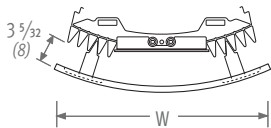

OPTIONS

Towel rail in chrome-plated aluminum