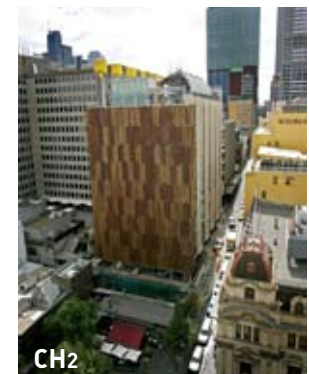

CH2

CH2

CH2 MELBOURNE (AUSTRALIA)

- Green building council
- Australia rated Council House 2 (CH2) a 6 star building!
- **Products:** Jaga Mini Canals

jaga

WWW.THERADIATORFACTORY.COM
WWW.JAGA-USA.COM